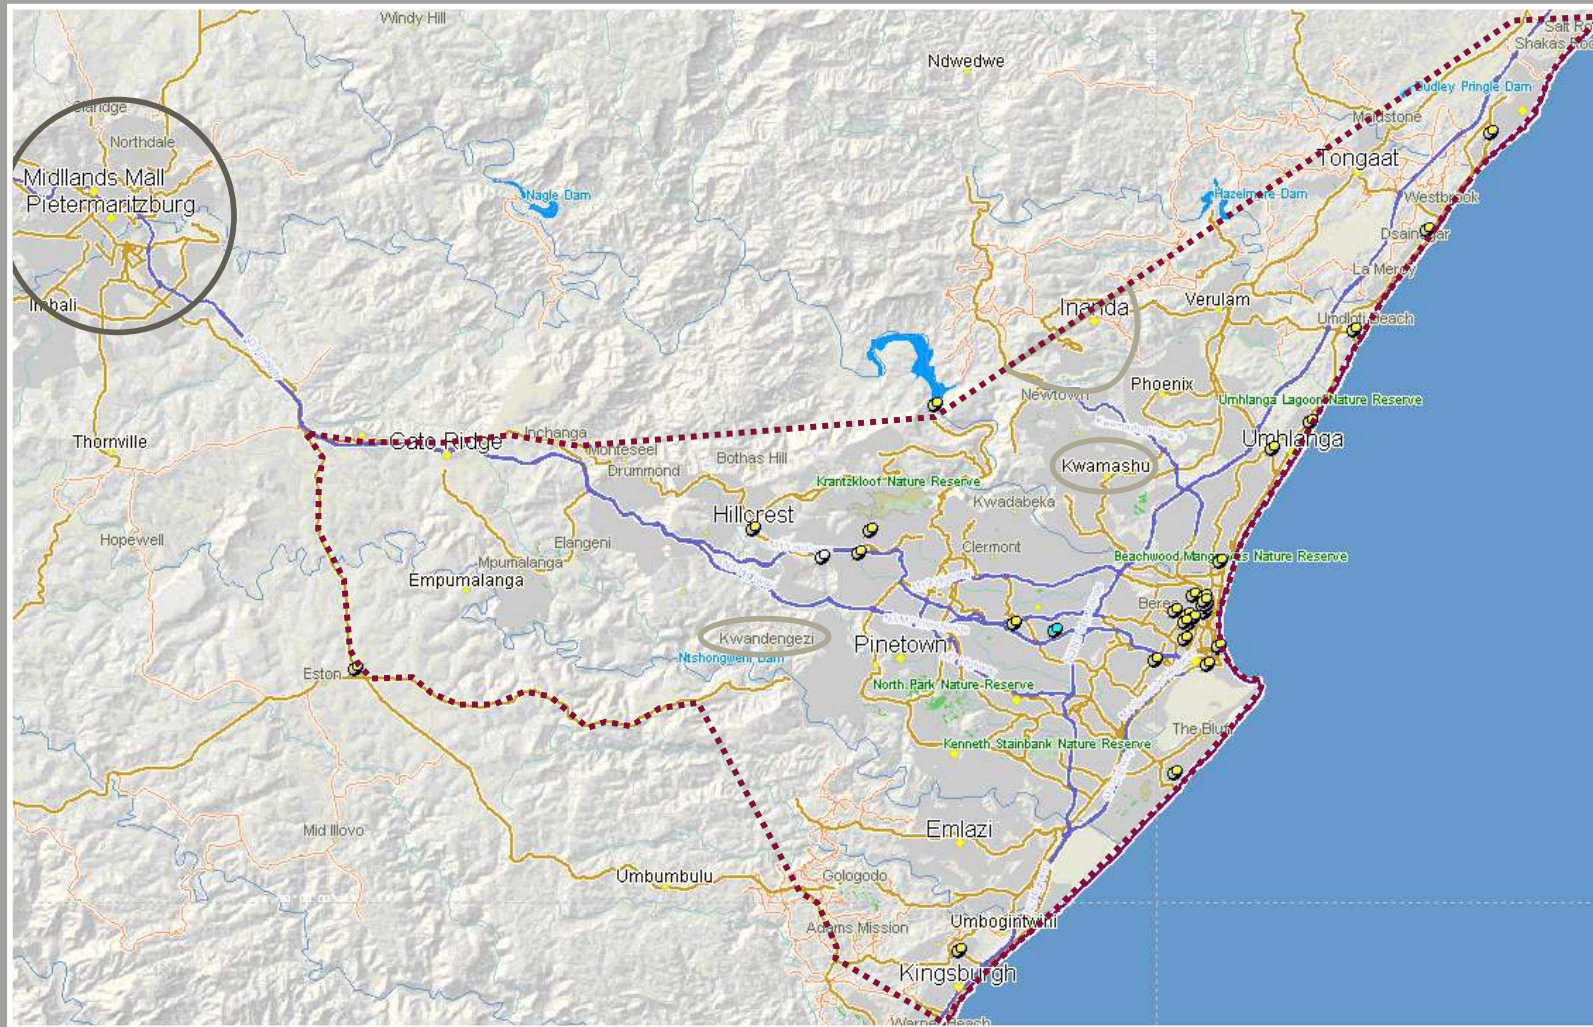

durban

Durban Service Area

- Full Service
- Service by 24 hr prebooking only
- No Service
- Inanda, Kwandengezi & Kwamashu