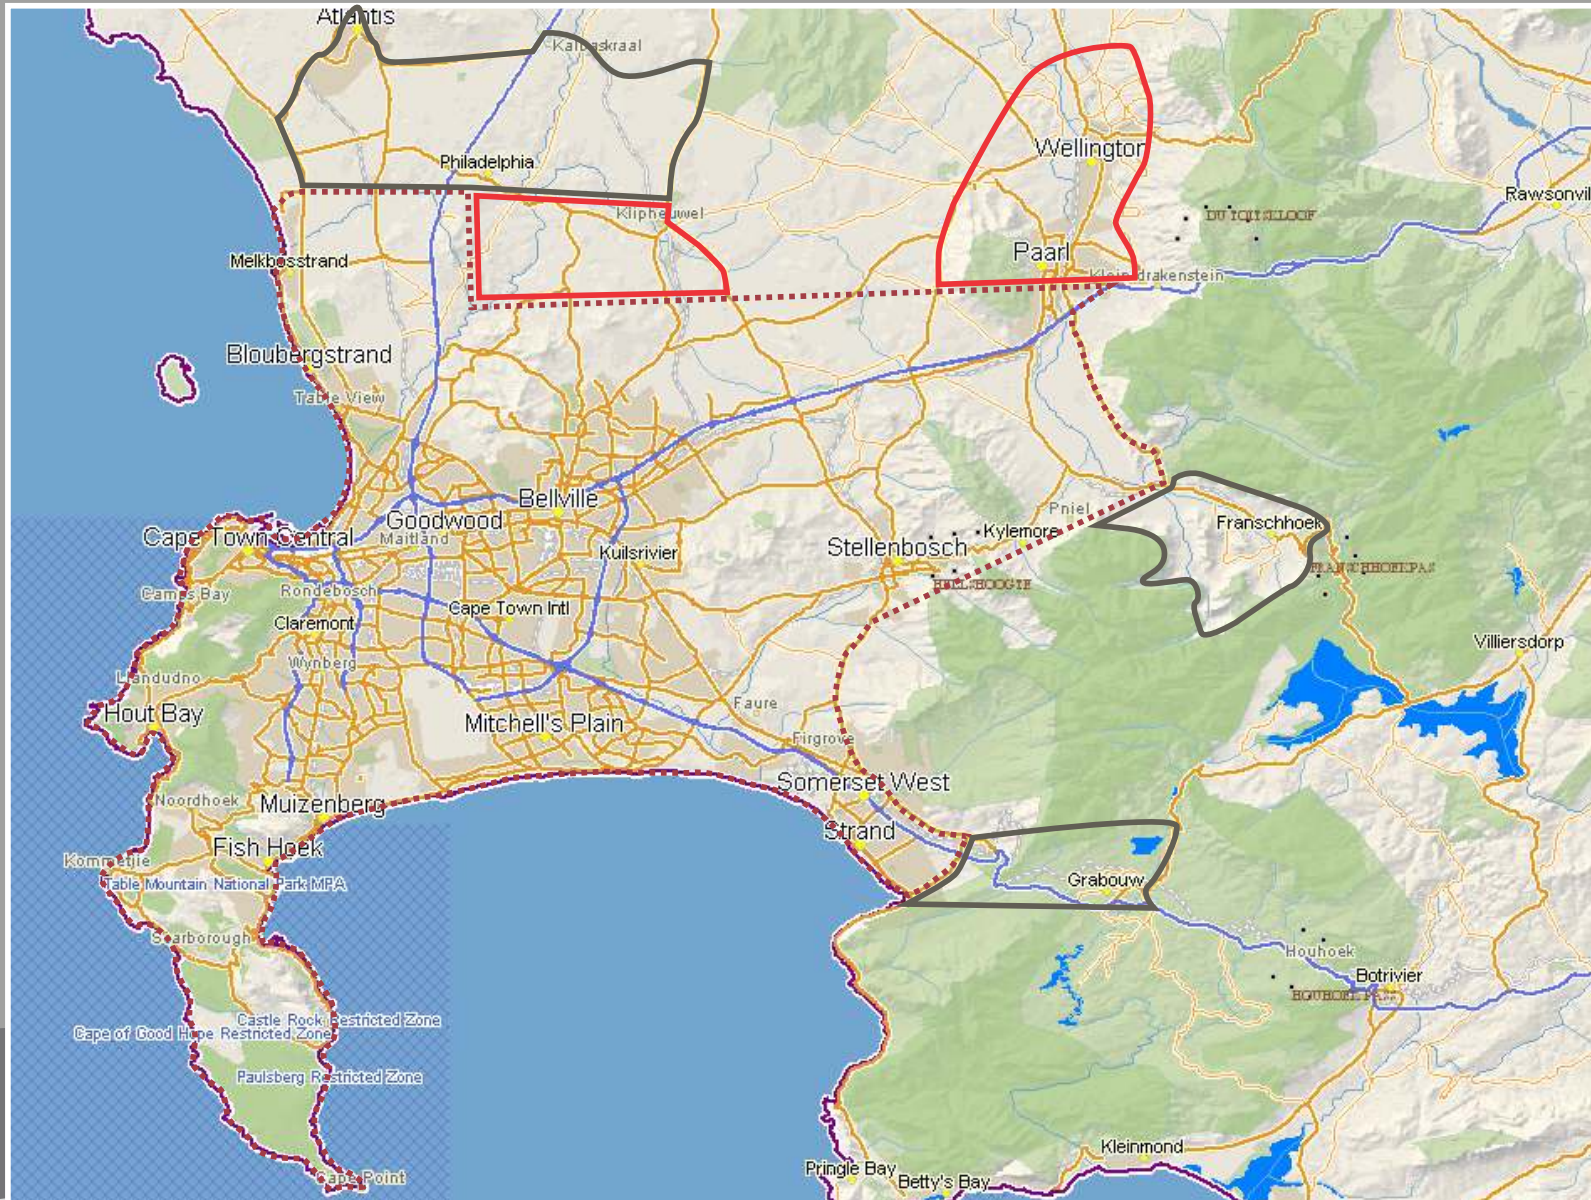

# Western Cape

Western Cape Service Area

- Full Service
- Service by 2 hr prebooking only
- Service by 24 hr prebooking only