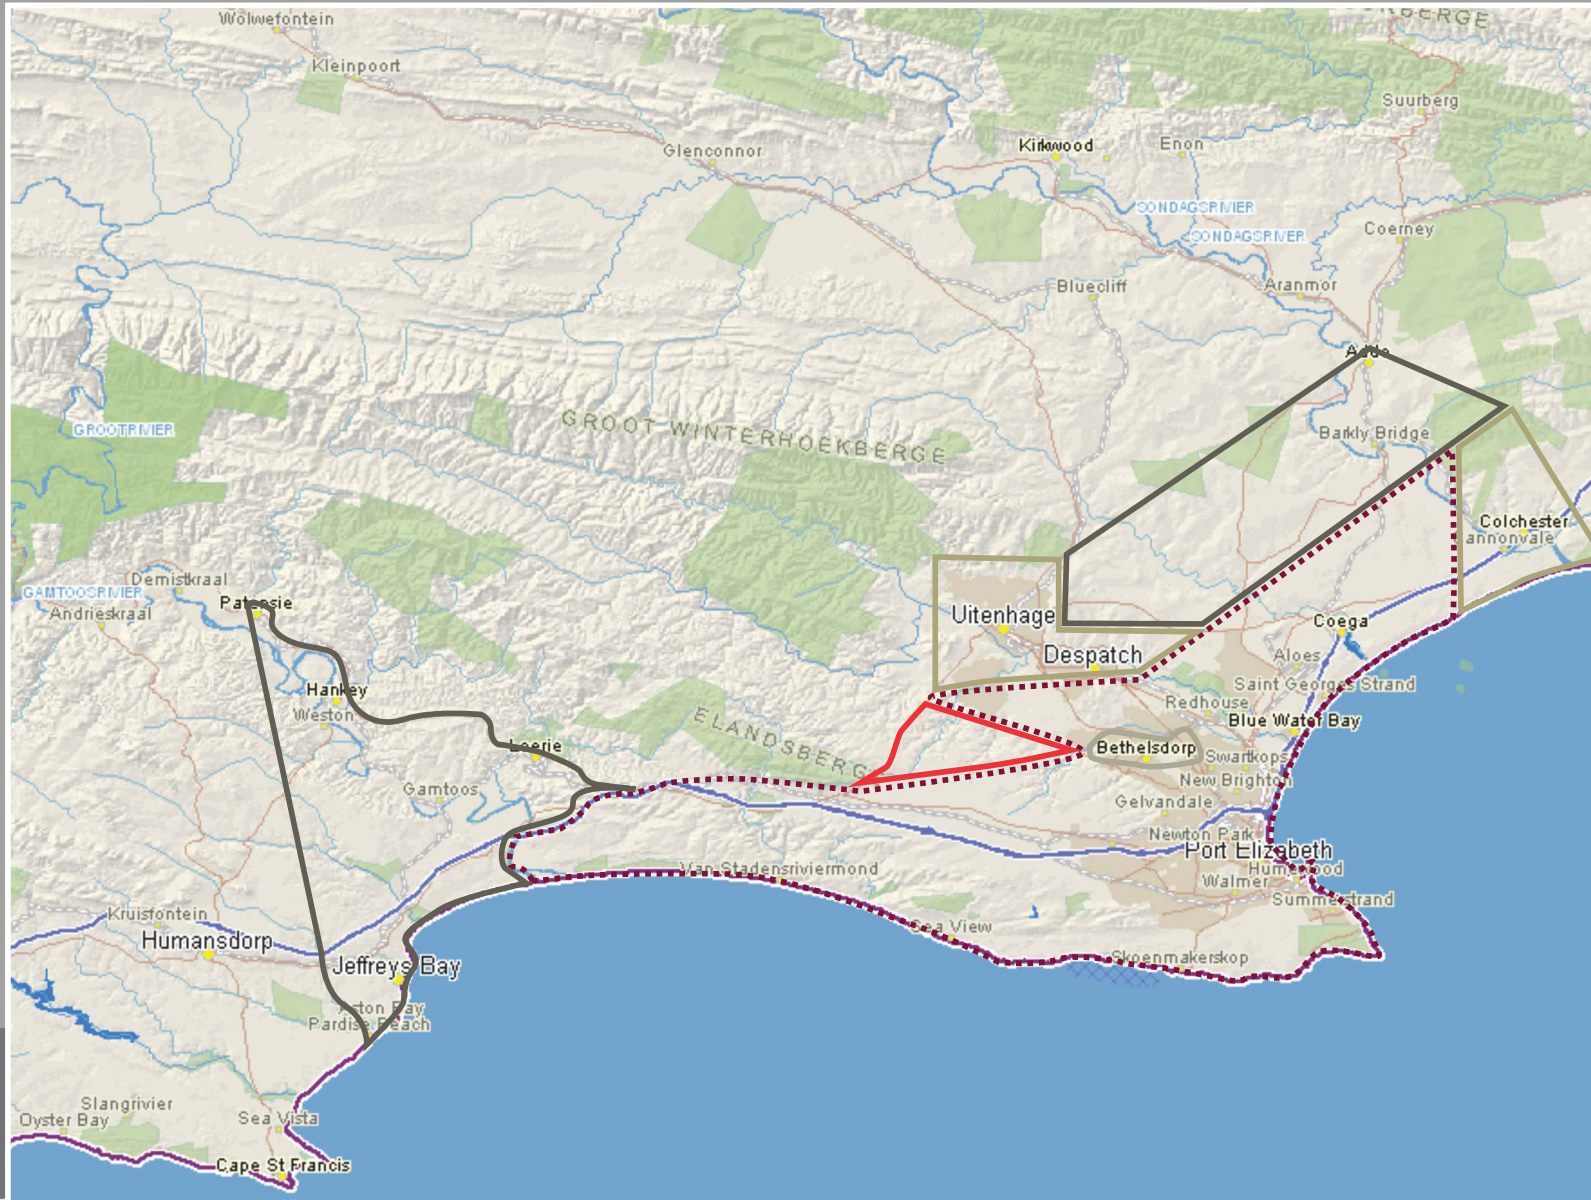

port elizabeth

Port Elizabeth Service Area

- Full Service
- Service by 2 hr prebooking only
- Service by 24 hr prebooking only
- Limited Service
- No Service - Bethelsdorp