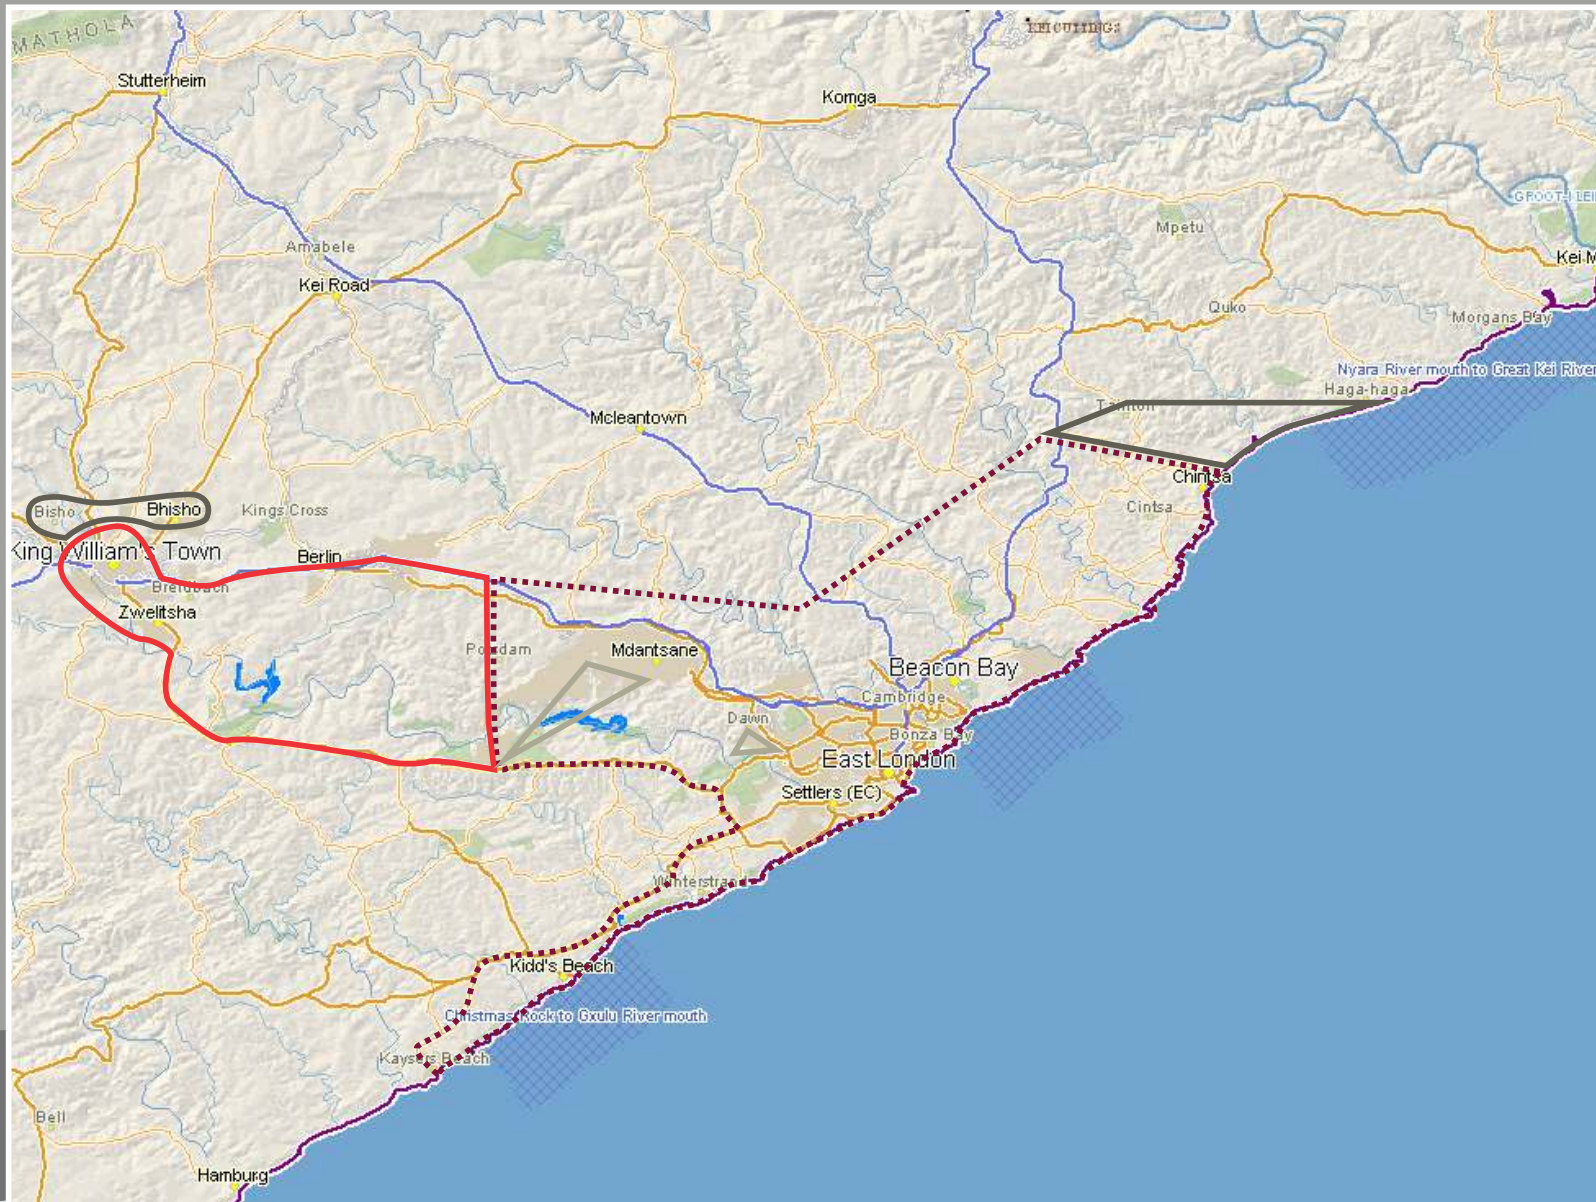

# east london

East London Service Area

- Full Service
- Service by 2 hr prebooking only
- Service by 24 hr prebooking only
- No Service
  - Mdantsane (except NU1 & Nu2)
  - Duncan Village

**Goodll Felldas**  
the smart way home